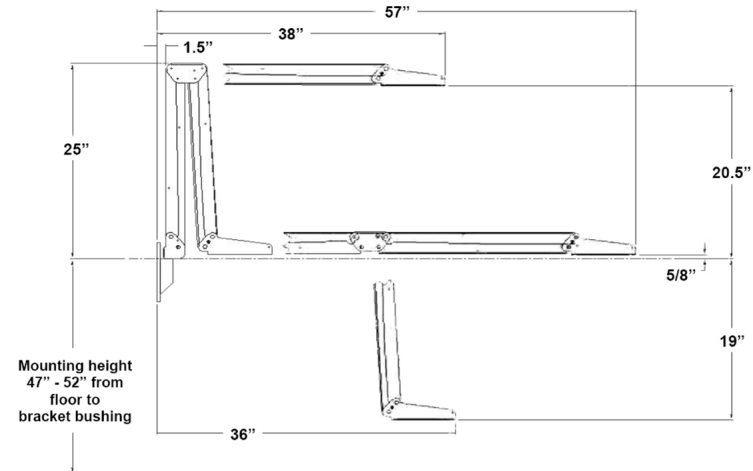

## Product Features

- Can be mounted on existing wall and counter mounts
- speedy and inexpensive maintenance

Maximum TV Height 22.5" from mounting bracket  
Minimum Viewing Height 20.5" below mounting bracket  
Maximum Reach 57"

Weight 15.7 lbs

Load Capacity 10-20 lbs

Warranty 2 years

Arm load range = 10 - 20 pounds  
Unloaded arm weight = 15.5 pounds  
K10 TV weight = 15 pounds

113 Commerce Blvd  
Loveland, OH 45140  
(800) 783-8105  
[www.hci-tv.com](http://www.hci-tv.com)