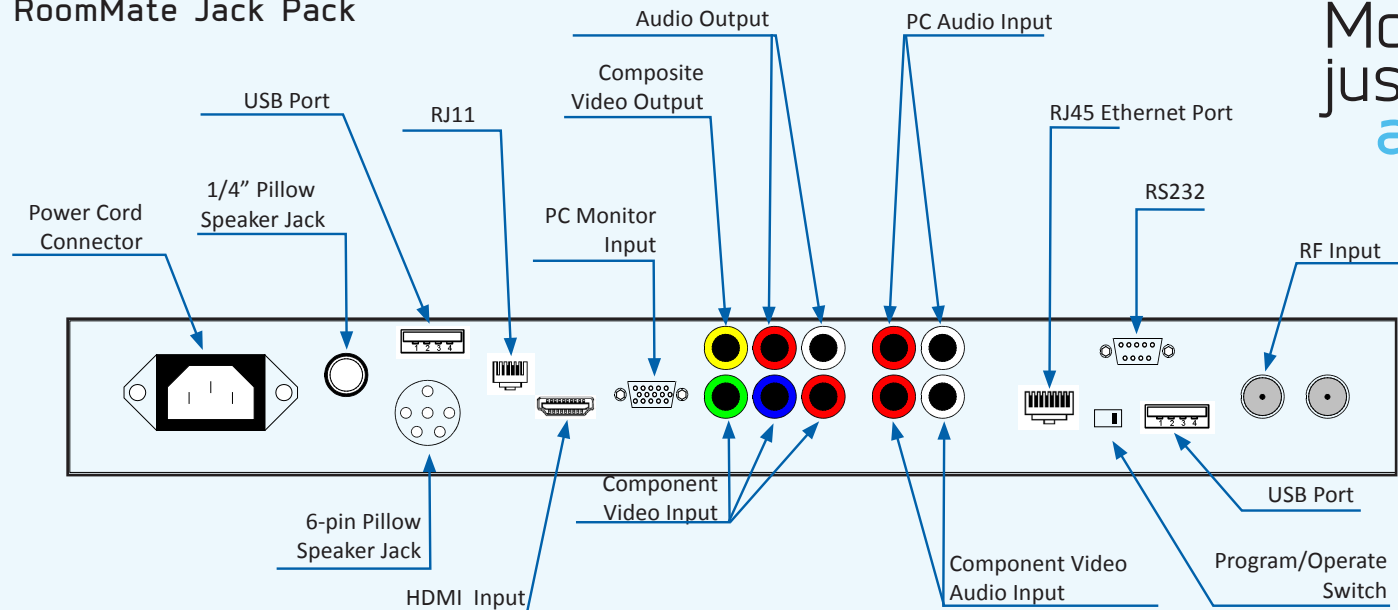

RoomMate Jack Pack

More than
just a television,
a complete solution