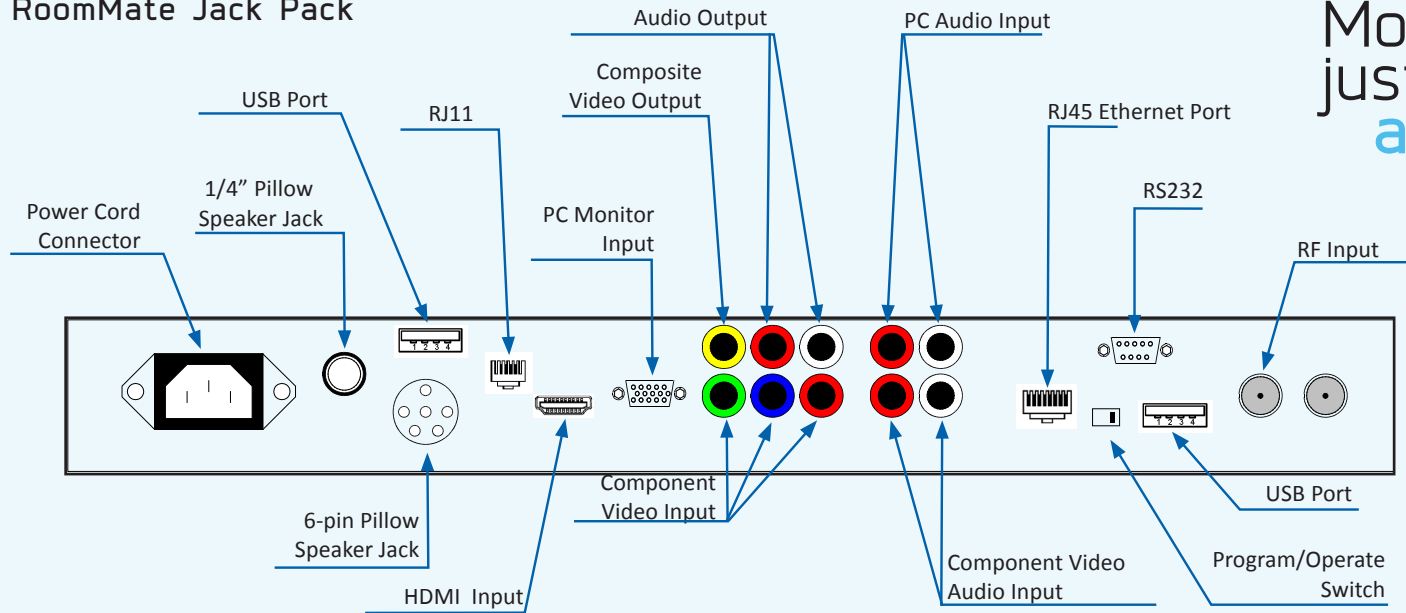

RoomMate Jack Pack

More than just a television,
a complete solution