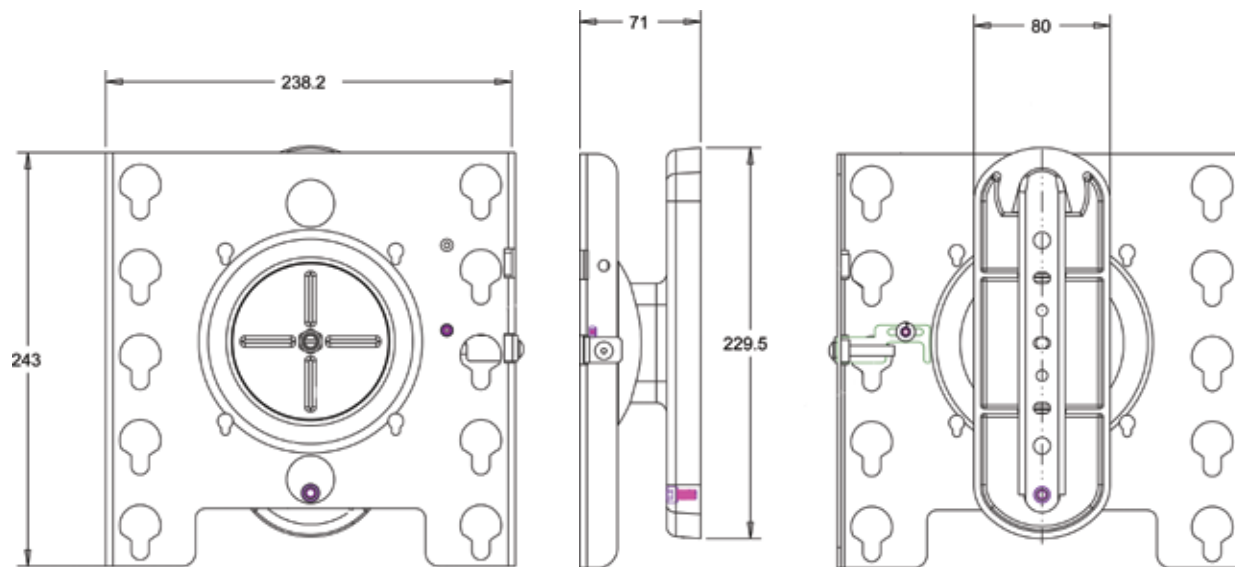

Installation Hardware (Included)

2 Lag Bolts, 2 Hex Bolts, 2 Washers, 2 Toggle Bolt Anchors