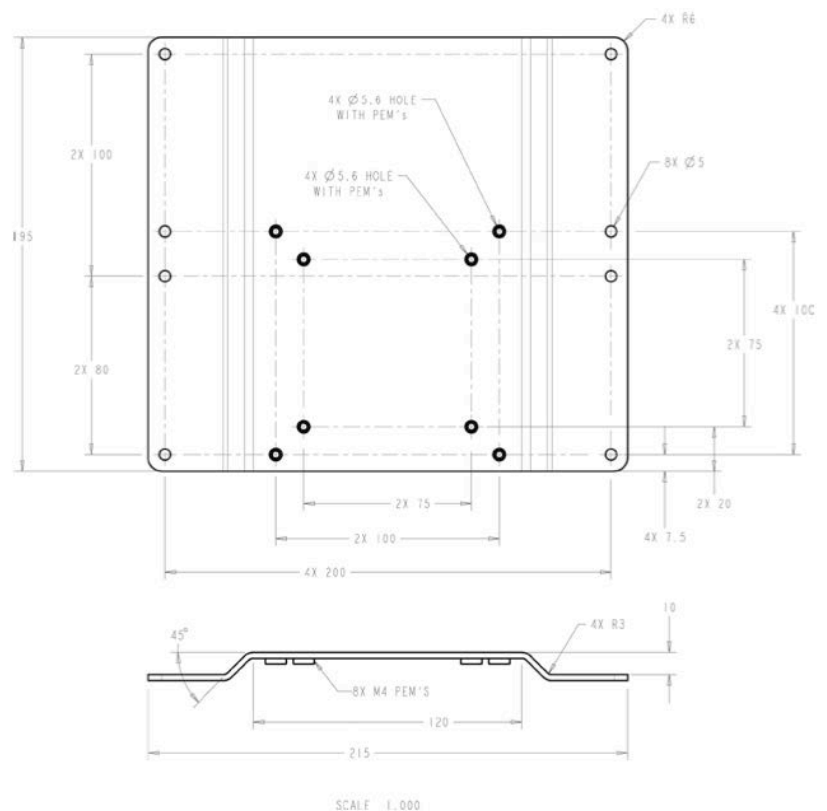

# HCI RoomMate VESA Adapter Plate

Mounts television to furniture or other hard surfaces Raises television 1" from base  
Compatible with HCI RoomMate TV Models RM22AP, RM26AP, RM32AP, RM42AP.

Model: HCI-VESA

Color: Black, Powder Coat

Weight: 2.5 lbs.

VESA: 75mm x 75mm, 100mm x 100mm,  
200mm x 100mm

Transform the way you deliver care. ©  
HCI 2002-2022. All Rights Reserved.

Premier Supplier PP-FA-841

[www.hci.com](http://www.hci.com)